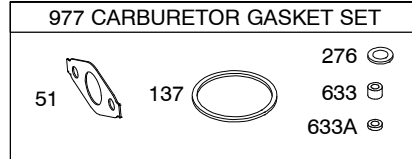

22 742 746 219 220

847

25 26

46

29B 28

16

358B ENGINE GASKET SET

Illustrations cover a range of engines. Parts shown without corresponding text may not be used on your specific engine.